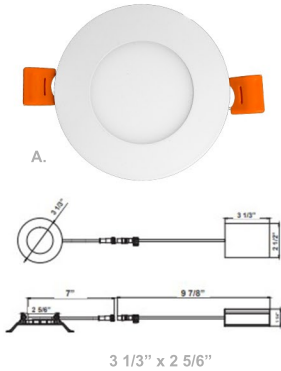

3" Ultra Slim Recessed Lights

Wattage

6W

Voltage Input

120V AC

Efficacy

66 LPW

Dimming

Dimmable Down to 10% Using Standard TRIAC Dimmer

Finish

Die-Cast Aluminum
White / Brushed-Nickel / Bronze Finish

Beam Angles

Color Temperatures

Features

Catalog No.	Fig.
RSL3-MCT5	A.
RSL3-MCT5-BN	B.
RSL3-MCT5-ORB	C.