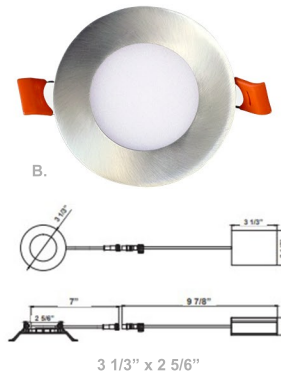

3" Ultra Slim Recessed Lights

Wattage

6W

Voltage Input

120V AC

Efficacy

66 LPW

Dimming

Dimmable Down to 10% Using Standard TRIAC Dimmer

Finish

Die-Cast Aluminum
White / Brushed-Nickel / Bronze Finish

Beam Angles

Color Temperatures

Features

Catalog No.	Fig.
RSL3-MCT5	A.
RSL3-MCT5-BN	B.
RSL3-MCT5-ORB	C.