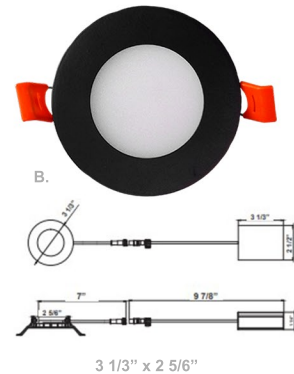

3" Ultra Slim Recessed Lights

Wattage

6W

Voltage Input

120V AC

Efficacy

66 LPW

Dimming

Dimmable Down to 10% Using Standard TRIAC Dimmer

Finish

Die-Cast Aluminum
White / Brushed-Nickel / Bronze Finish

Beam Angles

Color Temperatures

Features

Catalog No.	Fig.
RSL3-MCT5	A.
RSL3-MCT5-BN	B.
RSL3-MCT5-ORB	C.